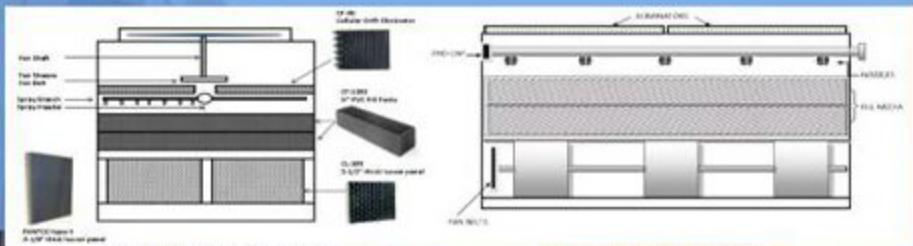

Universal Tower Parts

(602) 997-0403

www.universaltowerparts.com

Cross Flow Fill Kits

Integral Louvers

Regular Fill

Integral Eliminators

Fill replacement kits made to fit

INDUCED DRAFT

FORCED DRAFT

Counter Flow Fill Kits

Fill Media Packs

Cellular Eliminators

Dura Drift Eliminators

Louver Panels